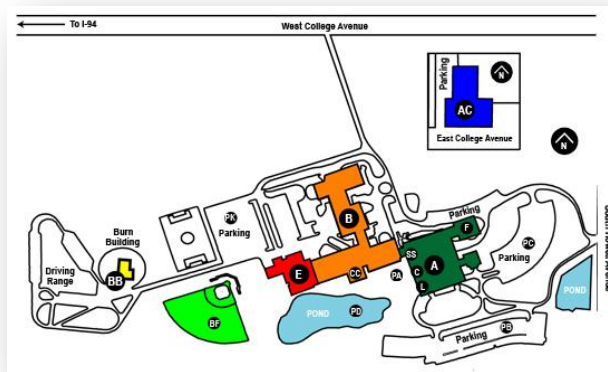

Attention Interested Parties: Please Consider Posting on Employee Bulletins

American Welding Society

Milwaukee Section

FEBRUARY 15TH AWS and MATC PRESENT: WELDING HANDS ON NIGHT:

MILWAUKEE AREA *Technical College*

Park in the ECAM Parking lot off of College Ave.

Check in will begin at the ECAM entrance beginning at 5:00 PM

Demonstrations throughout ECAM and Weld lab 5:15 – 7:30 PM

Cost : \$5.00

Casual Food will be provided

RSVP to:

Nathan Liszewski
414 – 364-3919
0169760@gmatc.matc.edu

*Vendors present the latest in
Technology and the Trade –
see it, try it, learn about it*

If you would like to access the American Welding Society – Milwaukee Section webpage – please go to <http://sections.aws.org/milwaukee> Or visit us on Facebook: Friends of AWS Milwaukee